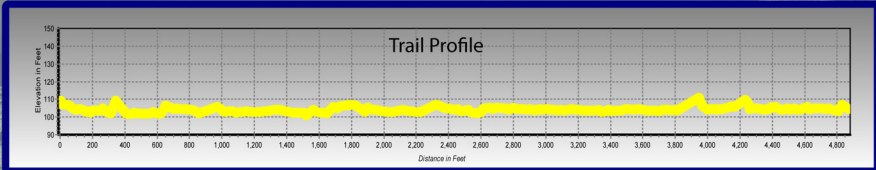

Crystal Springs Dam

To Crystal Springs Regional Trail

Crystal Springs Trail Extension South of Dam

Skyline Blvd

To Crystal Springs Regional Trail